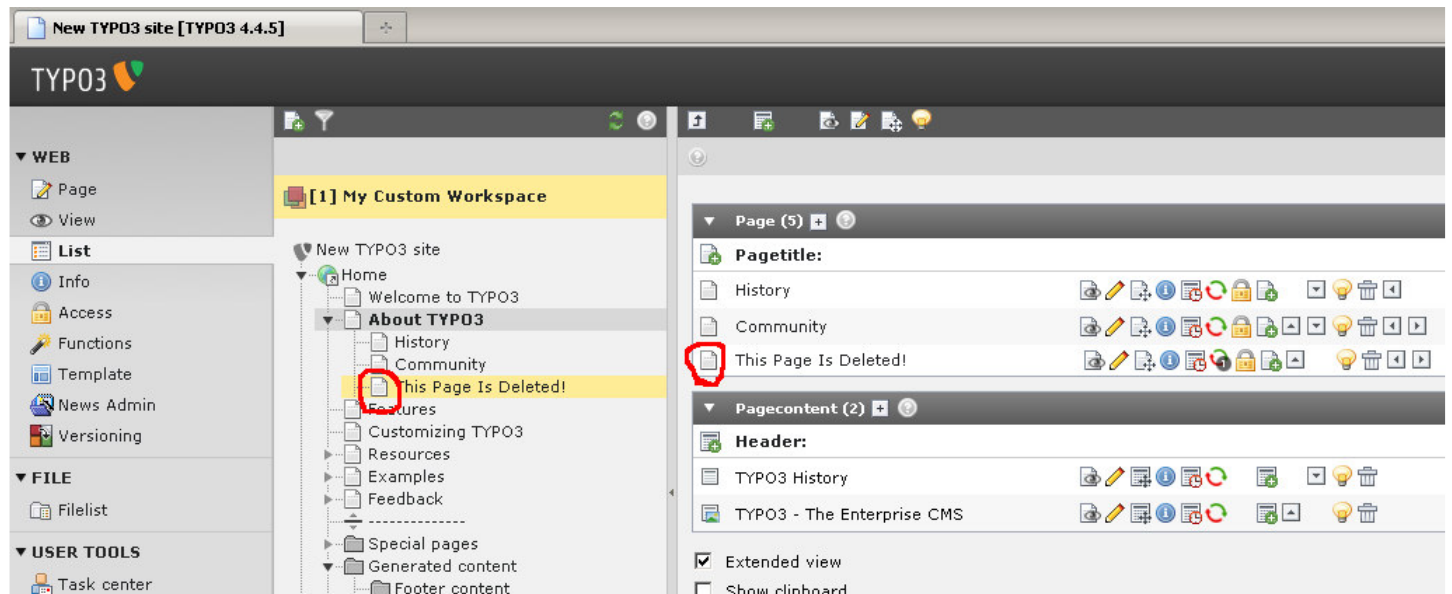

When we work in a workspace draft and we try to delete a page, the icon of this page doesn't change: it doesn't appear the page with the icon of a removed page.

Exemple 1: